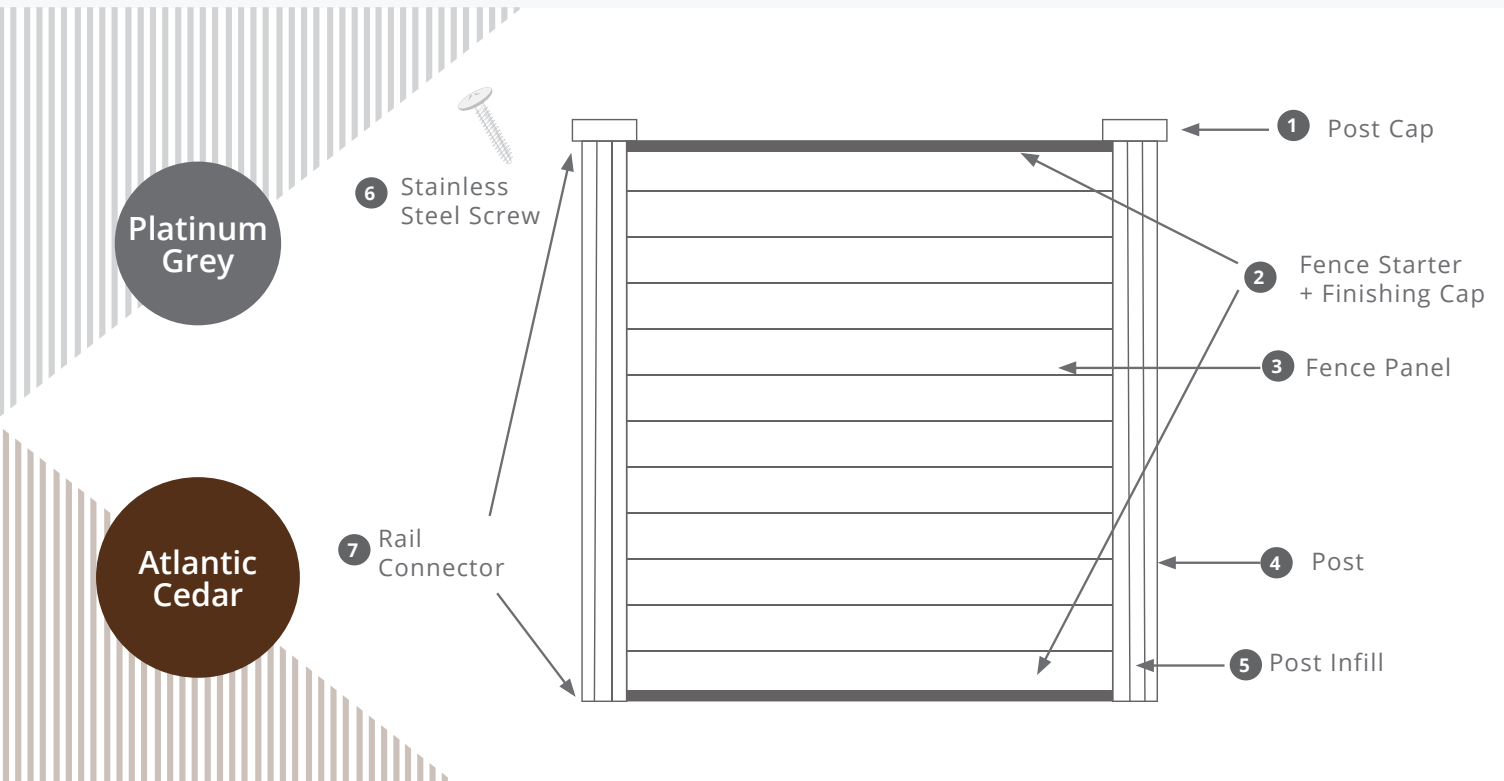

Teckwood's composite fencing creates a beautiful back drop for your borders and entertaining areas, dovetails with Teckwood's composite decking and has all the traditional values of timber but with the added longevity and low maintenance of recycled plastics.