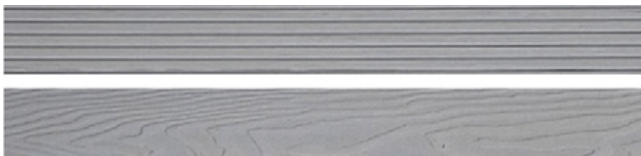

Teckwood's FSC® certified composite decking does not have the flaws normally associated with wood, the textured elegant design has been created to be as beautiful as wood. Composite decking offers performance far in excess of traditional decking. It is bare foot friendly has a high anti-slip rating and it never needs painting.

ASH GREY

CEDAR ASH

CHARCOAL

ROYAL OAK

146 x 23 x 3600mm semi solid colour infused reversible composite decking board available in four contemporary colours.

**MOUNTING CLIP**

46 x 14mm black electro plated concealed stainless steel mounting clip