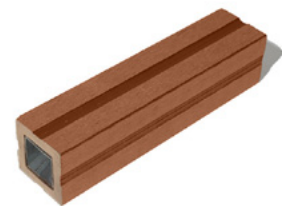

ASH GREY

CEDAR ASH

CHARCOAL

ROYAL OAK

146 x 23 x 3600mm semi solid colour infused reversible composite decking board available in four contemporary colours.

**MOUNTING CLIP**

46 x 14mm black electro plated concealed stainless steel mounting clip

**STARTER CLIP**

36 x 24mm black electro plated stainless steel starter clip.

**WOOD SCREW**

4 x 35mm black electro plated stainless steel wood screw.

**EDGING TRIM**

142 x 10 x 3600mm solid reversible colour infused finishing trim available in four contemporary colours.

**STEP SECTION**

56 x 56 x 3600mm colour infused decking step section available in four contemporary colours.

**COMPOSITE JOIST**

50 x 50 x 3600mm composite joist or 50 x 50 x 3000mm composite joist steel reinforced.